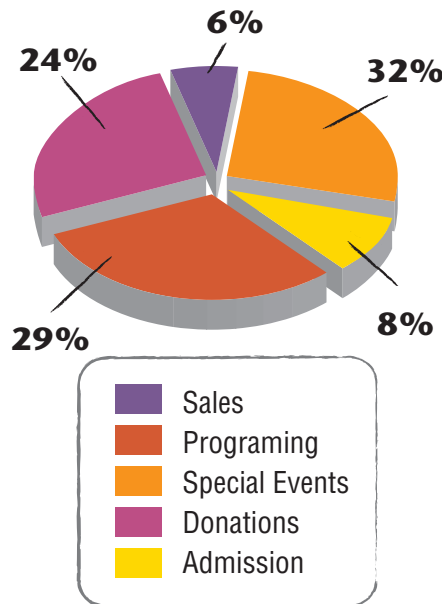

CRITTER BARN

Educational Farm promoting "hands-on" learning

Year founded: 1990

Counties Served:

Allegan, Kent, Muskegon, Ottawa

Annual Attendance: 30,000

Total Staff:

Full Time Executive Director
Part Time Administrative Assistant
Seasonal Teachers:
Three Certified Elementary Education
Three Lead Adult Volunteers

Volunteer Hours Served by Critter Crew (Ages 7-18):

6,000+ hours annually

Adult Volunteer Hours Served:

12,500 annually

Affiliations / Partners:

American Dairy Goat Association
Association of Nature Center Administrators
Baker College
Beatrice A. Spoelhof Trust
Boys and Girls Club of Holland
Campbell Insurance Group
Colored Wool Growers Association
Community Foundation of Holland/Zeeland
Herman Miller
Hope College
Michigan Dairy Goat Society
Michigan Sheep Breeders Association
MAPI
MSU Extension
Ottawa County Farm Bureau
Pipestone Veterinary Clinic
Pumpkinfest of Zeeland
SCORE
TNT Roofing
United States Department of Agriculture
West Michigan Veterinary Clinic
Zeeland Farm Services
Zeeland Township
Zeeland Veterinary Clinic

Fundraising Goal

\$132,370

Budgeted Income

Board of Directors:

Dan Mannes, President
Carol Dillenbeck, Vice President
Brian De Vos
Shelly De Young
Luke Meerman
Mark Schoenborn
Lolly Vanden Bosch
Dean Vander Zee